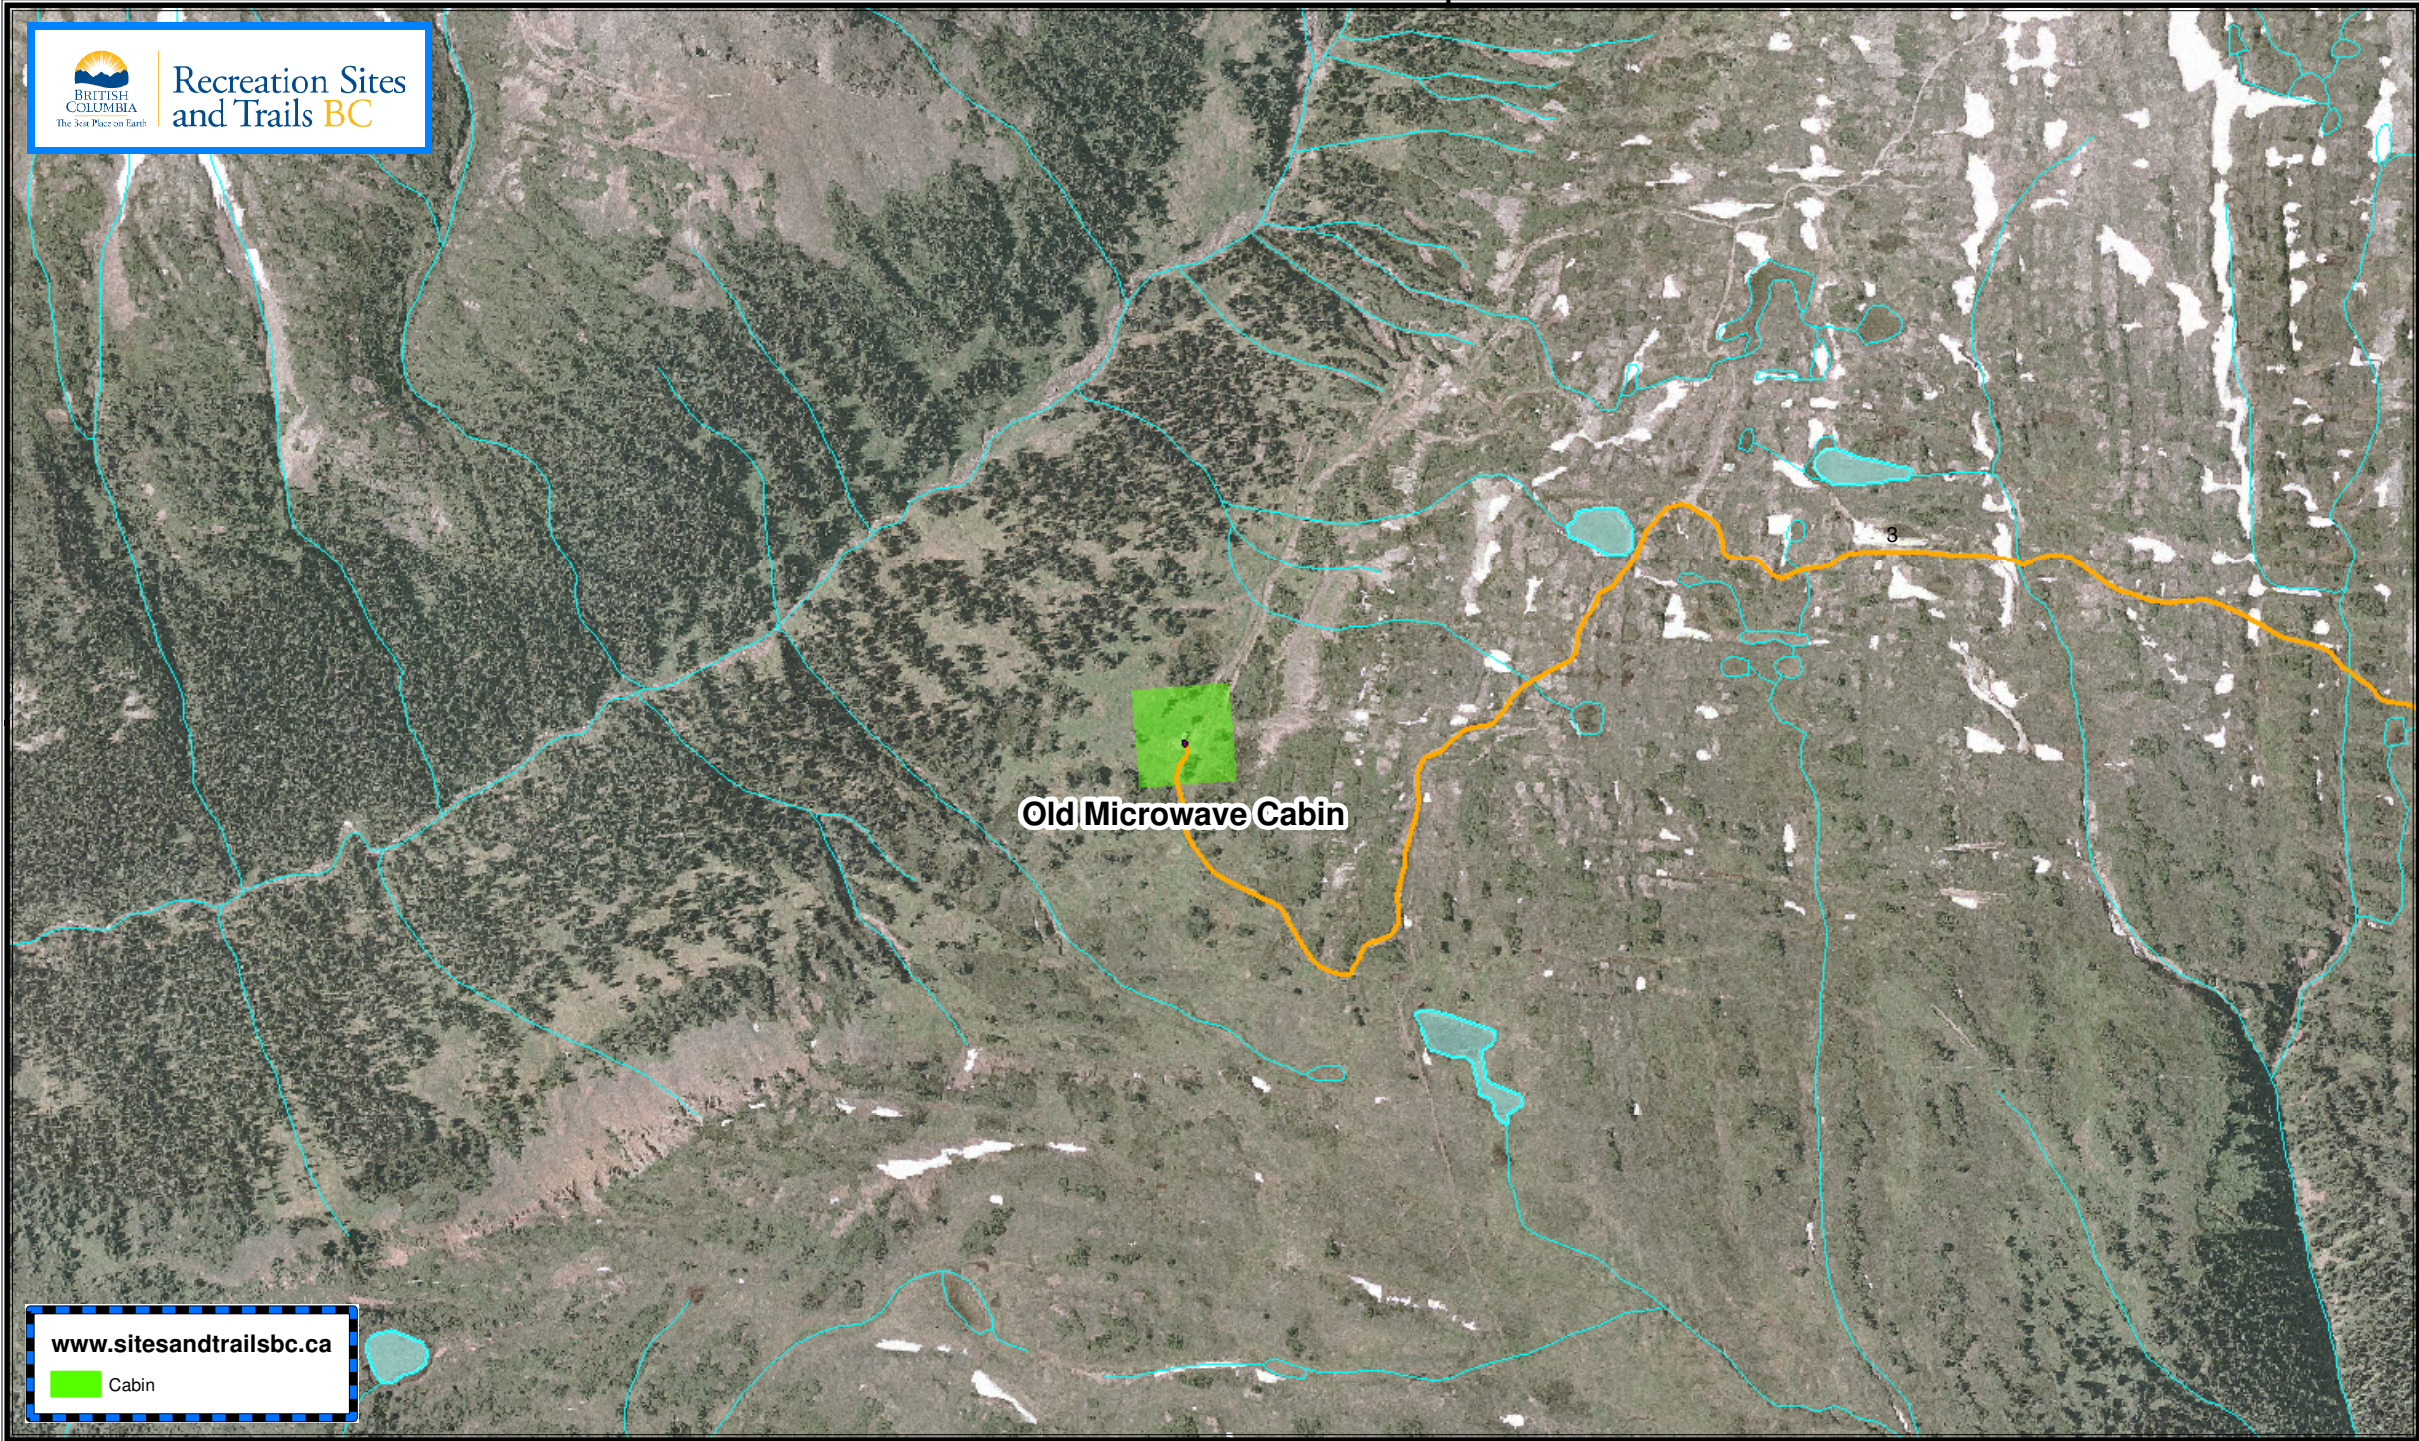

127°27'30"W

 **Recreation Sites  
and Trails BC**  
The Best Place on Earth

**Old Microwave Cabin**

[www.sitesandtrailsbc.ca](http://www.sitesandtrailsbc.ca)  
 Cabin

127°27'30"W